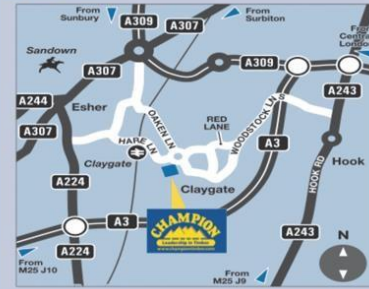

CLAYGATE

High Street, Claygate, Surrey, KT10 0JW
Tel: 01372 462407
Email: claygate@championtimber.com
For current opening hours see website