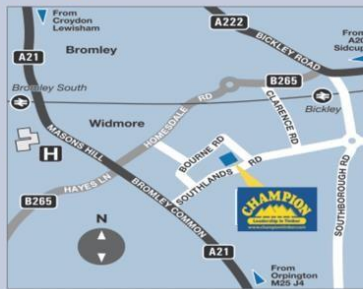

BROMLEY

109-123 Southlands Road, Bromley, Kent, BR2 9QX
Tel: 020 8460 6655
Email: bromley@championtimber.com
For current opening hours see website