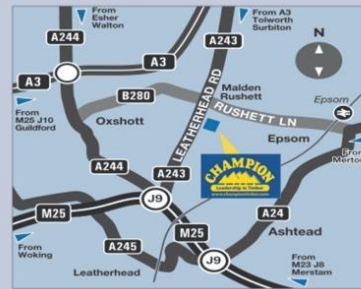

CHESSINGTON

385 Leatherhead Road, Chessington, Surrey, KT9 2NQ
Tel: 01372 847910
Email: chessington@championtimber.com
For current opening hours see website