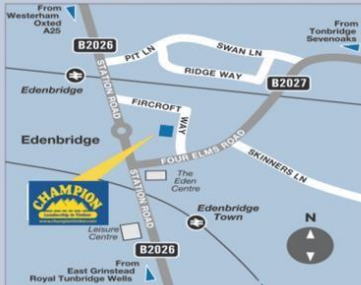

CLAYGATE

High Street, Claygate, Surrey, KT10 0JW
Tel: 01372 462407
 Email: claygate@championtimber.com
 For current opening hours see website

DORKING

Curtis Road, Dorking, Surrey, RH4 1EJ
Tel: 01306 884418
 Email: dorking@championtimber.com
 For current opening hours see website

EDENBRIDGE

Fircroft Way Industrial Estate, Edenbridge, Kent, TN8 6EL
Tel: 01732 864328
 Email: edenbridge@championtimber.com
 For current opening hours see website

GUILDFORD

Moorfield Road, Slyfield Industrial Estate, Guildford, GU1 1RU
Tel: 01483 510170
 Email: guildford@championtimber.com
 For current opening hours see website