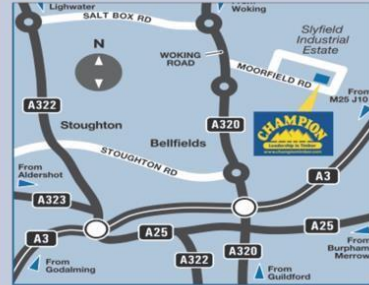

EDENBRIDGE

Fircroft Way Industrial Estate, Edenbridge, Kent, TN8 6EL
Tel: 01732 864328
 Email: edenbridge@championtimber.com
 For current opening hours see website

GUILDFORD

Moorfield Road, Slyfield Industrial Estate, Guildford, GU1 1RU
Tel: 01483 510170
 Email: guildford@championtimber.com
 For current opening hours see website